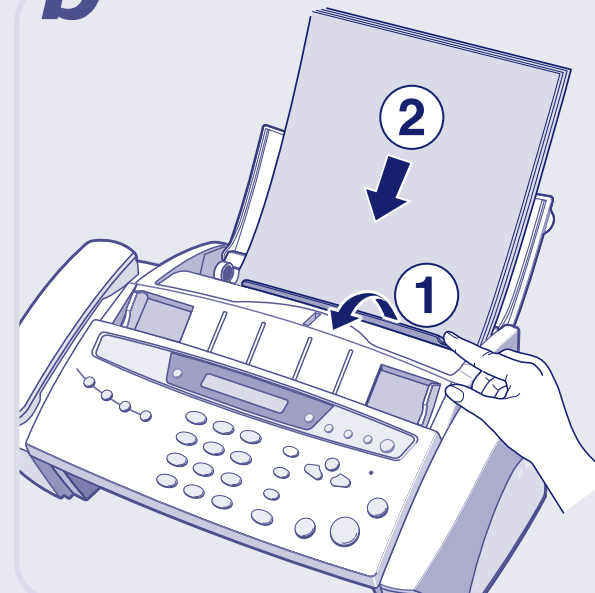

Quick

Install Guide

SAMSUNG Inkjet Facsimile SF-330 Series

These parts may not be supplied depending on your country and model.

1

a

b

SF-330/SF-331P Only

Connect an extension phone or TAM (Telephone Answering Machine) here if applicable.

It is recommended that you do not use any extension cord of longer than 3m.

UK

Other Countries

c

2

3 a

b